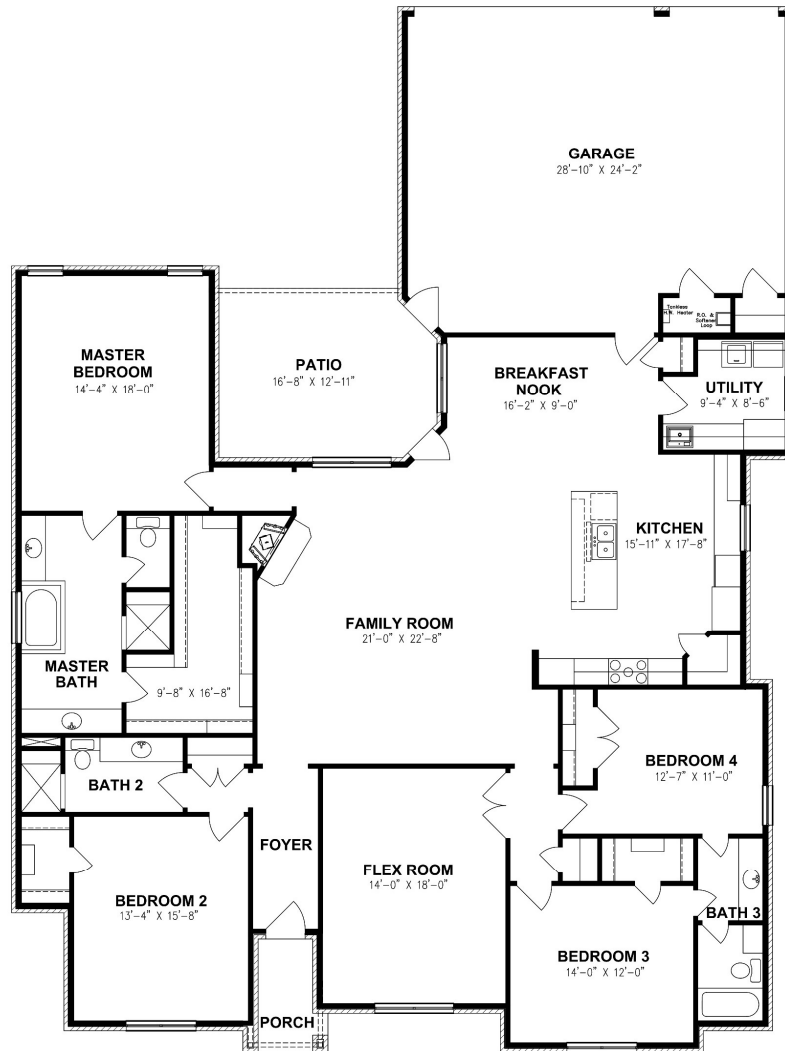

**Mark Payne**  
SMART DESIGN • BUILT FOR LIFE  
*Homes*

6105 Beals Creek Ct.

2,958 SQ. FT.

The Sheffield

Estimated Price: \$586,500

Estimated Completion Date: February 2023